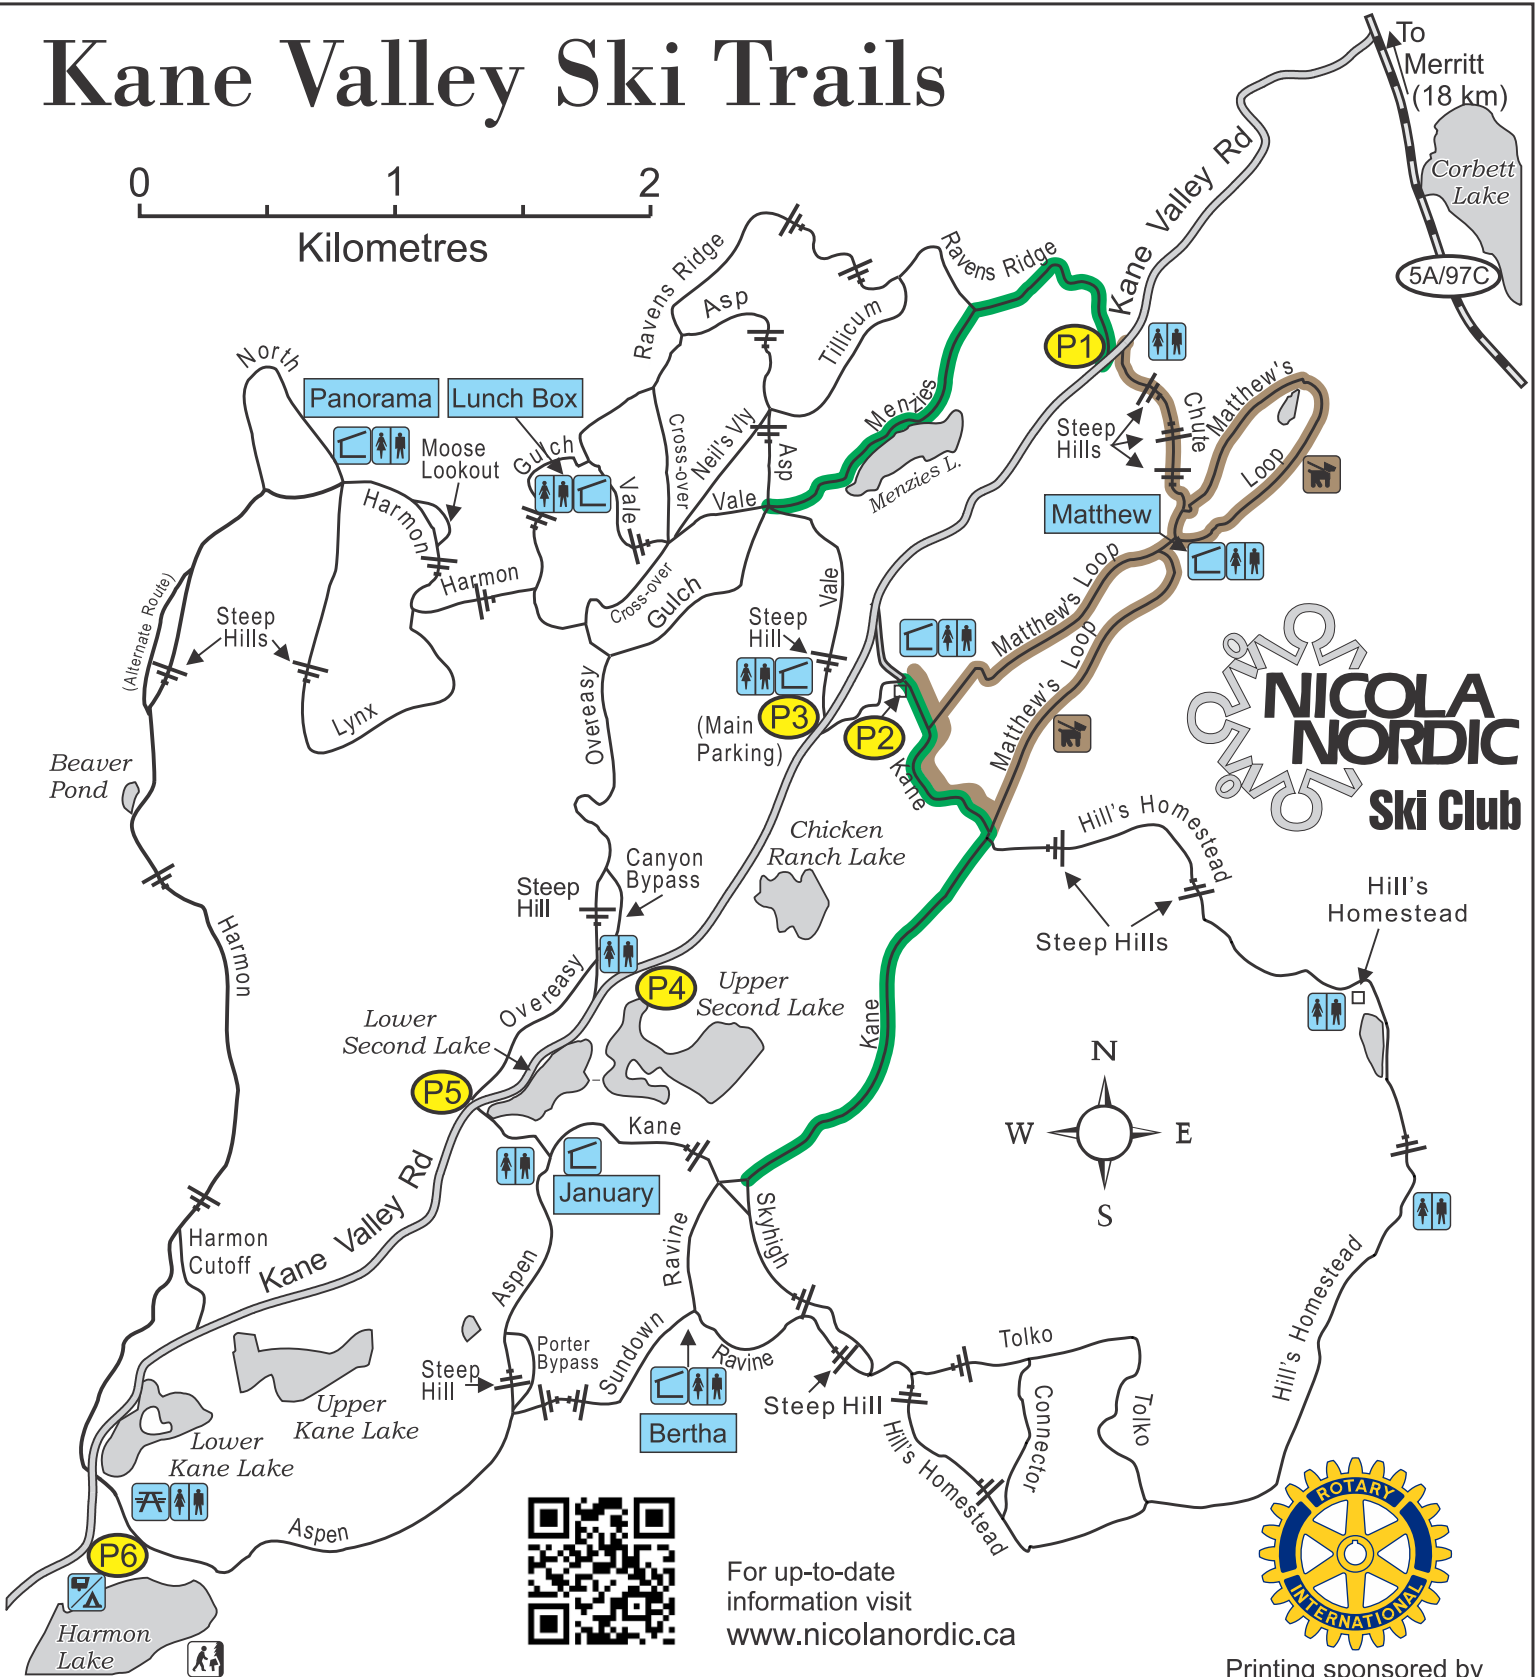

Kane Valley Ski Trails

NICOLA NORDIC
Ski Club

For up-to-date information visit www.nicolanordic.ca

Printing sponsored by Rotary Club of Merritt Sunrise

Trail Length (km)	5.9 Hill's Homestead	3.9 Raven's Ridge
1.1 Asp	4.5 Kane	1.4 Ravine
3.1 Aspen	2.1 Lynx	0.9 Skyhigh
0.7 Chute	4.5 Matthew's Loop	1.2 Sundown
0.6 Connector	1.2 Menzies	0.9 Tillicum
1.2 Cross-over	0.8 Neil's Valley	1.6 Tolko
2.4 Gulch	1.1 North	1.9 Vale
6.4 Harmon	2.3 Overeasy	Total 50.9 km
0.5 Harmon Cutoff	0.7 Porter Bypass	

LEGEND

- Freeway
- Gravel Road
- Trail
- Novice Trail

© Murphy O. Shewchuk
KANESKI-2012.CDR